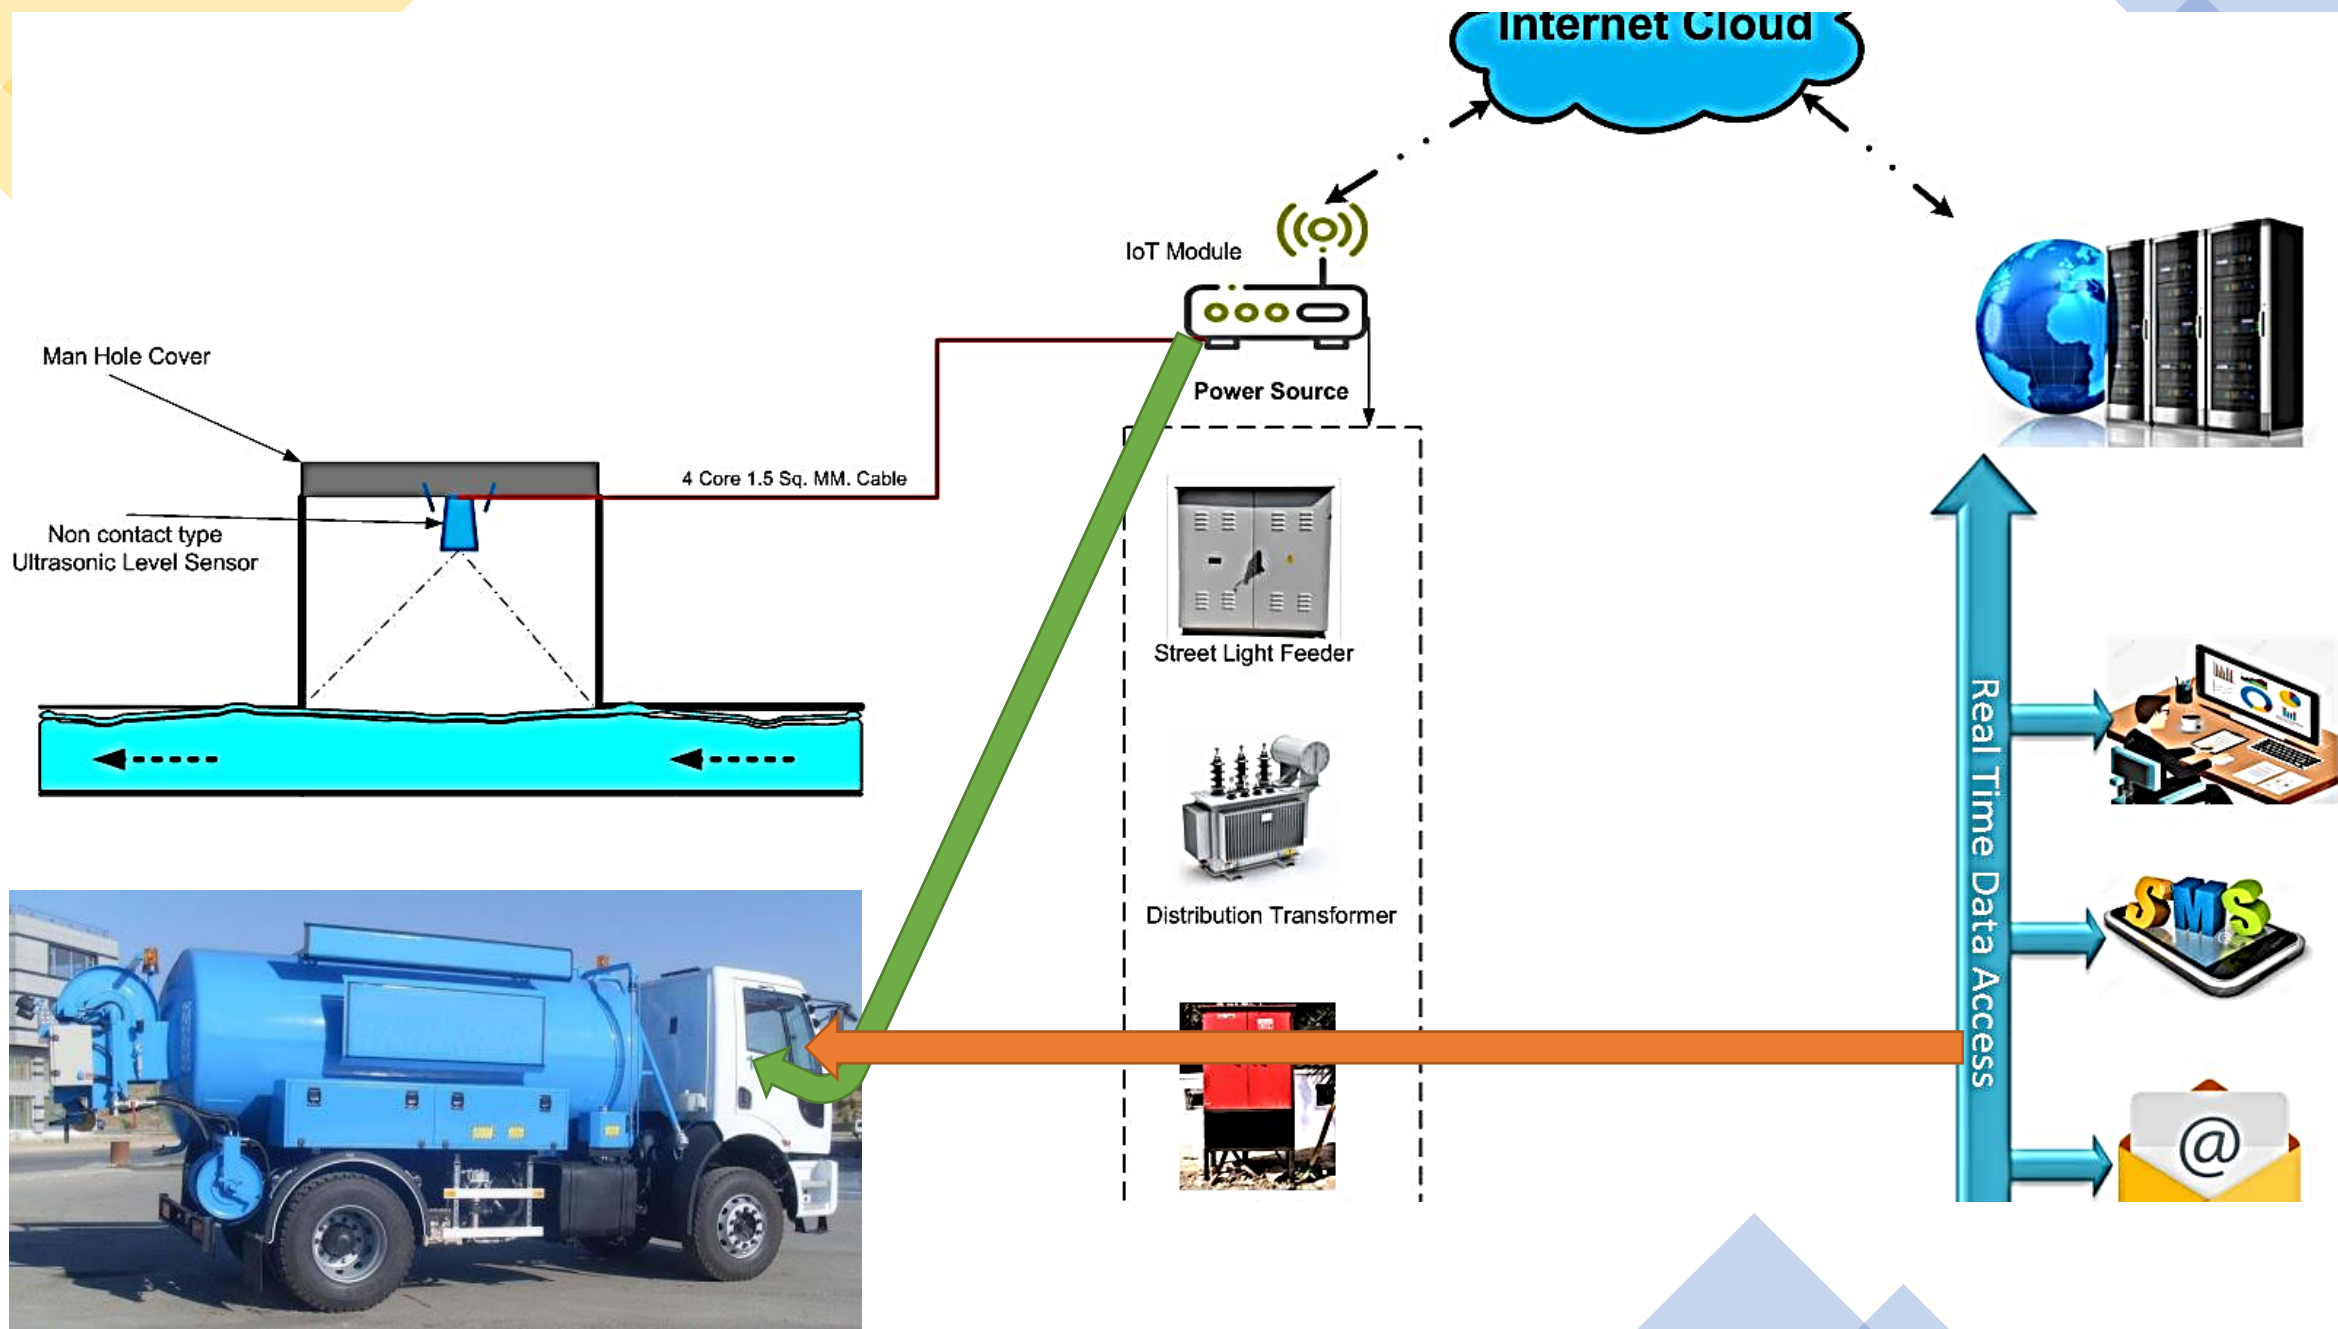

Smart Solutions for Pressure, Level, Flow & Leakage Management

Sewer IOT

॥ अविरत जल प्रदाय ॥

Alpine Flowtech

- Experience
- Knowledge
- Solution
- Dedication
- Action
- Support

- INSTRUMENTATION
- PLC-IOT
- DATA COLLECTION – ANALYSIS – LOG
CREATION – STORAGE
- FEEDBACK – ALERTS
- PREVENTION OF CATASTROPHY
- SUSTAINABLE SOLUTION

IOT - SEWER CHAMBER MONITORING

For more insight

- Email: alpineflowtech@gmail.com
- Cell: 9324515987
- Cell: 8978558585
- Mumbai - Hyderabad

॥ अविरत जल प्रदाय ॥